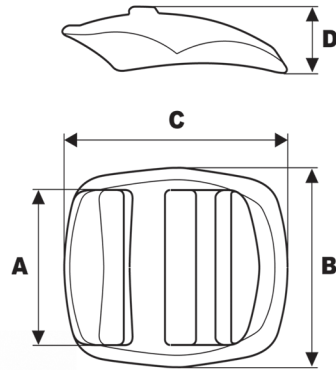

Jet LL Dual

The Jet LL Dual utilizes a Hugger™ Ladderloc tab for comfort during web adjustment and families with the Jet SR series of buckles. The dual bar tie-down allows traditional mounting to the application.

40

	Material	Color	A	B	C	D
Jet LL 16 Dual						
154-4216	A	B	16.9	24.3	36.4	8.8
Jet LL 20 Dual						
154-4220	A	B	20.4	28.0	38.1	8.9
Jet LL 25 Dual						
154-4225	A	B	25.4	42.4	75.6	14.8

All dimensions in mm.